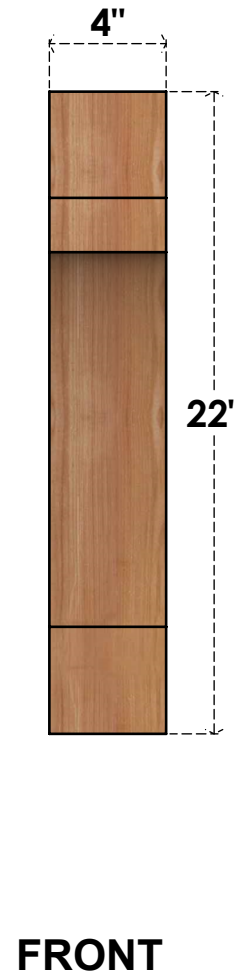

BRC04X10X22MRC00RWR

4"W X 10"D X 22"H MERCED ROUGH SAWN BRACE, WESTERN RED CEDAR

EKENA MILLWORK
 2300 WEST MAIN ST.
 CLARKSVILLE, TX 75426
 TOLL FREE: 866-607-0453
 WWW.EKENAMILLWORK.COM

NOTES

1. INSTALLATION TO BE COMPLETED IN ACCORDANCE WITH MANUFACTURER'S SPECIFICATIONS.
2. DRAWING MAY NOT BE TO SCALE
3. THIS DRAWING IS INTENDED FOR DESIGN AND PLANNING PURPOSES ONLY.
4. ALL INFORMATION CONTAINED HEREIN WAS CURRENT AT THE TIME OF DEVELOPMENT BUT MUST BE REVIEWED AND APPROVED BY THE PRODUCT MANUFACTURER TO BE CONSIDERED ACCURATE.
5. PRODUCTS ARE NOT KILN DRIED. THIS ITEM IS UNIQUE AND WILL CONTAIN THE NATURAL VARIATIONS THAT THE WOOD SPECIES OFFERS. THIS MAY RESULT IN VARIATIONS UP TO 1/4"