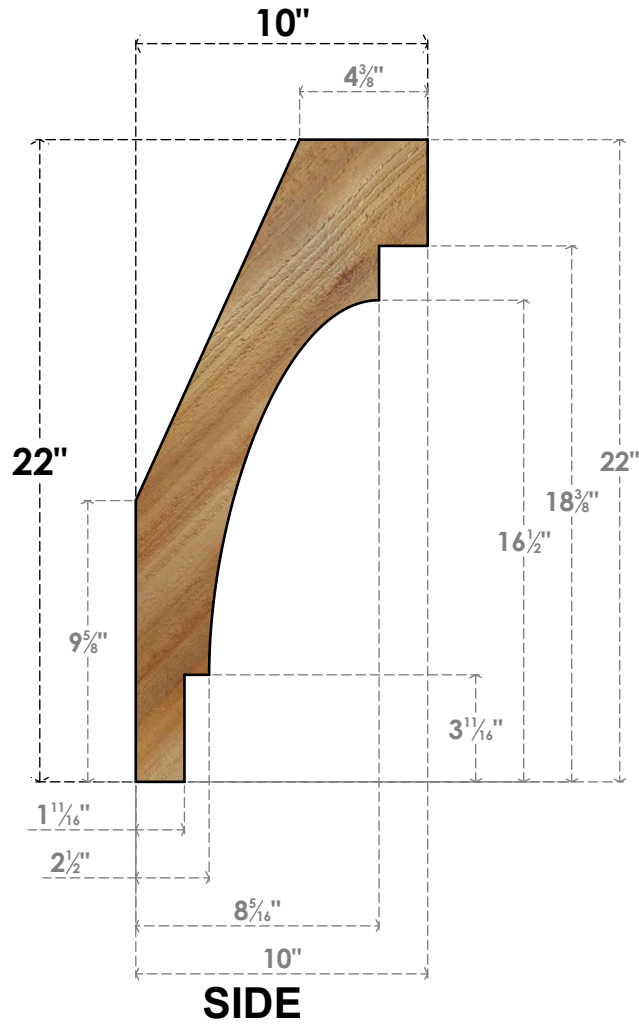

BRC04X10X22MRC00RWR

4"W X 10"D X 22"H MERCED ROUGH SAWN BRACE, WESTERN RED CEDAR

EKENA MILLWORK
 2300 WEST MAIN ST.
 CLARKSVILLE, TX 75426
 TOLL FREE: 866-607-0453
 WWW.EKENAMILLWORK.COM

NOTES

1. INSTALLATION TO BE COMPLETED IN ACCORDANCE WITH MANUFACTURER'S SPECIFICATIONS.
2. DRAWING MAY NOT BE TO SCALE
3. THIS DRAWING IS INTENDED FOR DESIGN AND PLANNING PURPOSES ONLY.
4. ALL INFORMATION CONTAINED HEREIN WAS CURRENT AT THE TIME OF DEVELOPMENT BUT MUST BE REVIEWED AND APPROVED BY THE PRODUCT MANUFACTURER TO BE CONSIDERED ACCURATE.
5. PRODUCTS ARE NOT KILN DRIED. THIS ITEM IS UNIQUE AND WILL CONTAIN THE NATURAL VARIATIONS THAT THE WOOD SPECIES OFFERS. THIS MAY RESULT IN VARIATIONS UP TO 1/4"